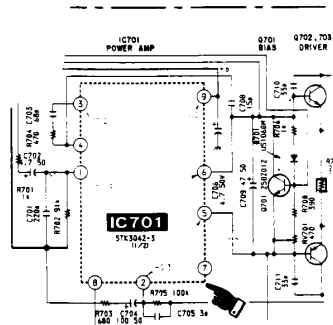

SONY

Hi-Fi Products
Service Bulletin

Model: STR-GX40ES/GX50ES

No. 155

Subject: Part Number For IC701

Date: December 26, 1990

Symptom:
(**)

The parts list in the service manual for IC701 only lists the part number for STR-GX60ES.

Solution: Please update your service manual with the part numbers listed below:

Ref. No.	Model	Description	Part Number
IC701	STR-GX40ES	STK3042-3	8-749-930-42
IC701	STR-GX50ES	STK3082-3	8-749-921-61

Reference: FPR L2015

PRINTED IN U.S.A.
CSA-131290-4

CSA-13 Receiver